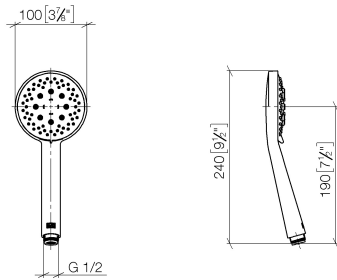

Concealed single-lever mixer with integrated shower connection with shower set - Chrome

TARA

ST 050 205 6660

Fits: TARA, META

- cover plate Ø 78 mm
 - metal shower hose 1750mm with integrated anti-twist protection
 - slide bar
 - Three or five settings: COMPACT RAIN, COMPACT SOFT FLOW, COMPACT AQUAPRESSURE FLOW, max. flow rate l/min (at 3 bar)
 - spray head Ø 100mm
- Intrinsic protection against back flow.**

ST 050 205 6660

Concealed single-lever mixer with integrated shower connection with shower set - Chrome

TARA

ST 050 205 6660

- Three or five settings: COMPACT RAIN, COMPACT SOFT FLOW, COMPACT AQUAPRESSURE FLOW, max. flow rate 15 l/min (at 3 bar)
- with anti-scale system
- spray head Ø 100mm
- 1/2" connection
- WRAS 1704043
- Function from: 7 l/min

Intrinsic protection against back flow.

Fits: IMO, LULU, MADISON, MEM, TARA, CL.1, LISSÉ, VAIA, META, CYO

	Chrome	28 018 979-00
	Chrome	28 018 979-00 0050
	Brushed Platinum	28 018 979-06 0050
	Platinum	28 018 979-08 0050
	Dark Chrome	28 018 979-19 0050
	Light Gold	28 018 979-26 0050
	Light Gold	28 018 979-26
	Brushed Light Gold	28 018 979-27 0050
	Brushed Light Gold	28 018 979-27
	Brushed Durabronze (23kt Gold)	28 018 979-28 0050
	Matte Black	28 018 979-33 0050
	Brushed Bronze	28 018 979-42 0050
	Brushed Champagne (22kt Gold)	28 018 979-46 0050
	Champagne (22kt Gold)	28 018 979-47 0050
	Brushed Chrome	28 018 979-93 0050
	Brushed Dark Platinum	28 018 979-99 0050

Concealed single-lever mixer with integrated shower connection with shower set - Chrome

TARA

ST 050 205 6660
mm [inches]

Flow rate chart

Certificates

LGA_29984.

DVGW_DW-
6517DN0129.

WRAS_2210003.