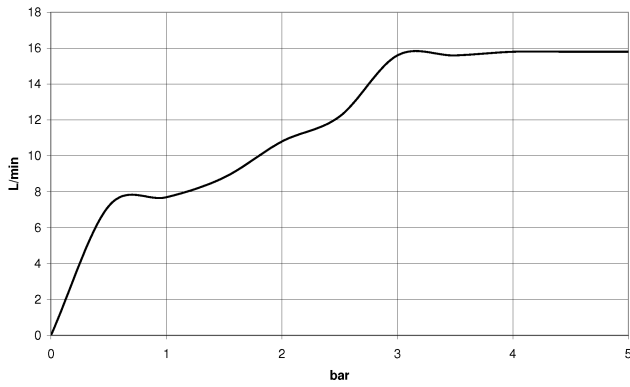

ST 050 205 6660

Concealed single-lever mixer with integrated shower connection with shower set - Chrome

TARA

ST 050 205 6660

- Three or five settings: COMPACT RAIN, COMPACT SOFT FLOW, COMPACT AQUAPRESSURE FLOW, max. flow rate 15 l/min (at 3 bar)
- with anti-scale system
- spray head Ø 100mm
- 1/2" connection
- WRAS 1704043
- Function from: 7 l/min

Intrinsic protection against back flow.

Fits: IMO, LULU, MADISON, MEM, TARA, CL.1, LISSÉ, VAIA, META, CYO

	Chrome	28 018 979-00
	Chrome	28 018 979-00 0050
	Brushed Platinum	28 018 979-06 0050
	Platinum	28 018 979-08 0050
	Dark Chrome	28 018 979-19 0050
	Light Gold	28 018 979-26 0050
	Light Gold	28 018 979-26
	Brushed Light Gold	28 018 979-27 0050
	Brushed Light Gold	28 018 979-27
	Brushed Durabronze (23kt Gold)	28 018 979-28 0050
	Matte Black	28 018 979-33 0050
	Brushed Bronze	28 018 979-42 0050
	Brushed Champagne (22kt Gold)	28 018 979-46 0050
	Champagne (22kt Gold)	28 018 979-47 0050
	Brushed Chrome	28 018 979-93 0050
	Brushed Dark Platinum	28 018 979-99 0050

Concealed single-lever mixer with integrated shower connection with shower set - Chrome

TARA

ST 050 205 6660
mm [inches]

Flow rate chart

Certificates

LGA_29984.

DVGW_DW-
6517DN0129.

WRAS_2210003.