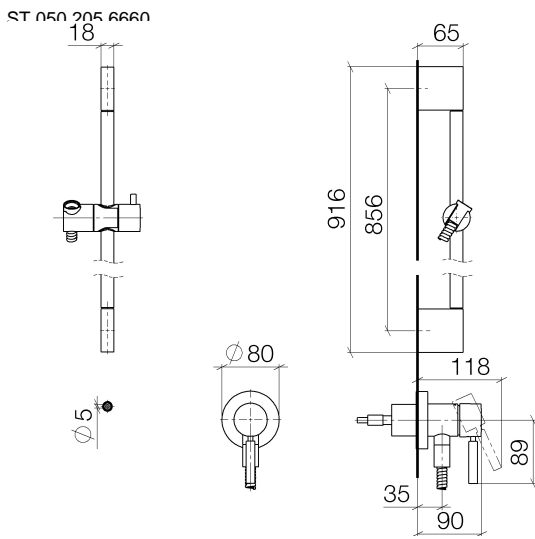

Fits: TARA, META

- cover plate Ø 78 mm
- metal shower hose 1750mm with integrated anti-twist protection
- slide bar

This article does not include a hand shower!

Intrinsic protection against back flow.

Article cannot be extended, please check the depth of the installation location!

Required miscellaneous

	Concealed wall mounting - •max. recess depth 103 mm •min. recess depth 78 mm	35 003 970 90
---	---	---------------

Concealed single-lever mixer with integrated shower connection with shower set - Chrome

TARA

ST 050 205 6660

Concealed single-lever mixer with integrated shower connection with shower set - Chrome

TARA

Certificates

Belgaqua_21-025- WRAS_2011027. LGA_29569.
27_1.

ST 050 205 6660

Spare parts list

No.	Item Number	Name	Quantity used	Delivery time
1	05 17 20 726 02 90	fixing set	1	2
2	09 31 11 049 90	pin	2	2
3	04 31 11 113 00 90	pin	2	2
4	08 17 97 054-00	holder	2	10
5	90 28 22 597 00-00	holder	1	10
6	28 322 970-00	Metal shower hose 1/2" x 3/8" x 1750 mm - Chrome	1	2
7	12 580 970-00	Slide unit - Chrome	1	10
8	90 14 20 026 00 90	seal	1	2
9	36 045 660-00	Concealed single-lever mixer with cover plate with integrated shower connection - Chrome	1	10