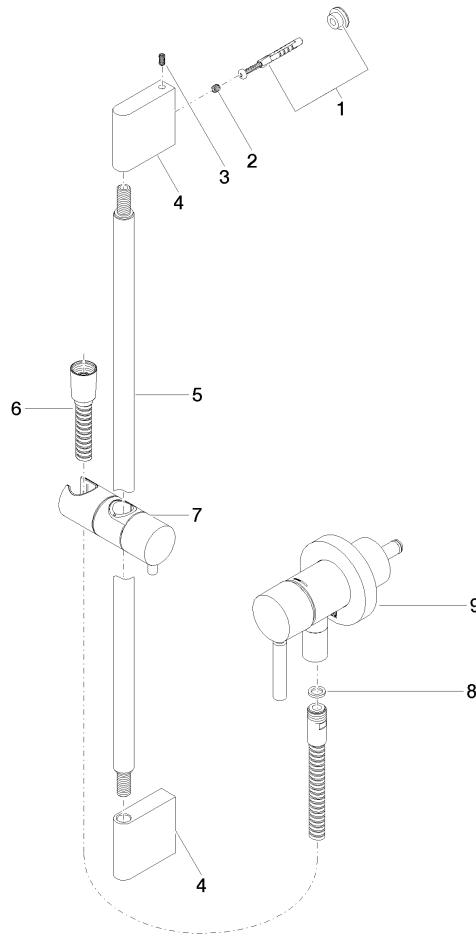

Fits: TARA, META

- cover plate Ø 78 mm
- metal shower hose 1750mm with integrated anti-twist protection
- slide bar

This article does not include a hand shower!

Intrinsic protection against back flow.

Article cannot be extended, please check the depth of the installation location!

Required miscellaneous

	Concealed wall mounting - •max. recess depth 103 mm •min. recess depth 78 mm	35 003 970 90
---	---	---------------

Concealed single-lever mixer with integrated shower connection with shower set - Chrome

TARA

ST 050 205 6660

Concealed single-lever mixer with integrated shower connection with shower set - Chrome

TARA

Certificates

Belgaqua_21-025- WRAS_2011027. LGA_29569.
27_1.

ST 050 205 6660

Spare parts list

No.	Item Number	Name	Quantity used	Delivery time
1	05 17 20 726 02 90	fixing set	1	2
2	09 31 11 049 90	pin	2	2
3	04 31 11 113 00 90	pin	2	2
4	08 17 97 054-00	holder	2	10
5	90 28 22 597 00-00	holder	1	10
6	28 322 970-00	Metal shower hose 1/2" x 3/8" x 1750 mm - Chrome	1	2
7	12 580 970-00	Slide unit - Chrome	1	10
8	90 14 20 026 00 90	seal	1	2
9	36 045 660-00	Concealed single-lever mixer with cover plate with integrated shower connection - Chrome	1	10