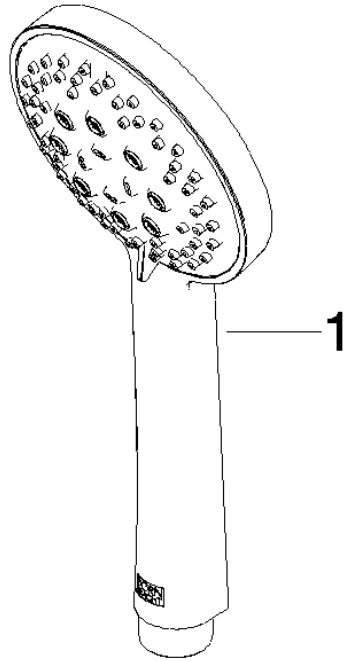

Concealed single-lever mixer with integrated shower connection with shower set - Chrome

TARA

ST 050 205 6660

Fits: TARA, META

- cover plate Ø 78 mm
 - metal shower hose 1750mm with integrated anti-twist protection
 - slide bar
 - Three or five settings: COMPACT RAIN, COMPACT SOFT FLOW, COMPACT AQUAPRESSURE FLOW, max. flow rate l/min (at 3 bar)
 - spray head Ø 100mm
- Intrinsic protection against back flow.**

ST 050 205 6660

Concealed single-lever mixer with integrated shower connection with shower set - Chrome

TARA

ST 050 205 6660

- Three or five settings: COMPACT RAIN, COMPACT SOFT FLOW, COMPACT AQUAPRESSURE FLOW, max. flow rate 15 l/min (at 3 bar)
- with anti-scale system
- spray head Ø 100mm
- 1/2" connection
- WRAS 1704043
- Function from: 7 l/min

Concealed single-lever mixer with integrated shower connection with shower set - Chrome

TARA

ST 050 205 6660
mm [inches]

Flow rate chart

Certificates

LGA_29984.

DVGW_DW-
6517DN0129.

WRAS_2210003.

ST 050 205 6660

Spare parts list

No.	Item Number	Name	Quantity used	Delivery time
1	09 23 01 039 90	sieve	1	2

Concealed single-lever mixer with integrated shower connection with shower set - Chrome

TARA

ST 050 205 6660